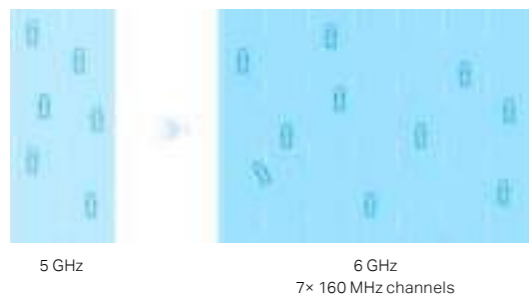

Wi-Fi 6E means Wi-Fi 6 extended to the 6 GHz band, a newly-opened frequency that brings more bandwidth, faster speeds, and lower latency. Deco XE200 is TP-Link's latest mesh system with the latest Wi-Fi 6E technology, taking your Wi-Fi to the next level.

New 6 GHz Wi-Fi Band

The wide-open 6 GHz band is available only for Wi-Fi 6E traffic to bypass the congestion on other networks. This makes it ideal for use as a stable backhaul connection.

Ultra-Fast Tri-Band Experience with 16 Streams

With 16 simultaneous streams, a Wi-Fi 6E powered tri-band network boosts overall speeds up to a stunning 11,000 Mbps, ideal for demanding applications like 8K video and cloud gaming.

160 MHz Bandwidth for More Throughput

Allows for 7 additional 160 MHz channels that double bandwidth and throughput, enabling more simultaneous connections with no buffering.

Incredible Speed up to 10 Gbps

Deco XE200 takes your wired network to the next level with a 10 Gbps port. This lets you transfer files between computers on the network at 1.25 GB/s. That's the same as downloading a movie in seconds.