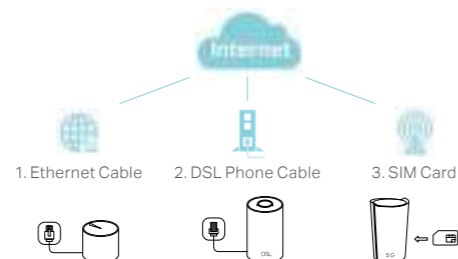

A True Whole Home Mesh Wi-Fi Solution

Deco Mesh provides your home with an integrated, comprehensive mesh Wi-Fi solution, no matter the size of your home or your internet access type. Flexibly create your whole home mesh Wi-Fi system and enjoy a seamless network experience.

Advanced Mesh with the Latest Technology

Deco Mesh combines the latest technologies to build a strong and reliable mesh network. It integrates speed, stability, and security—all essential for your home networking. From 5G to Wi-Fi 6E, Deco will be at the forefront to provide cutting-edge products. Powered by WPA3 and TP-Link's technologies such as HomeShield and AI-Driven Mesh, enjoy seamless roaming and solid network security.

Flexible Internet Access

Users can access the internet in different ways without changing their existing network deployment. Deco enables internet access via Ethernet cable, DSL, or 4G/5G SIM cards to meet your specific needs.