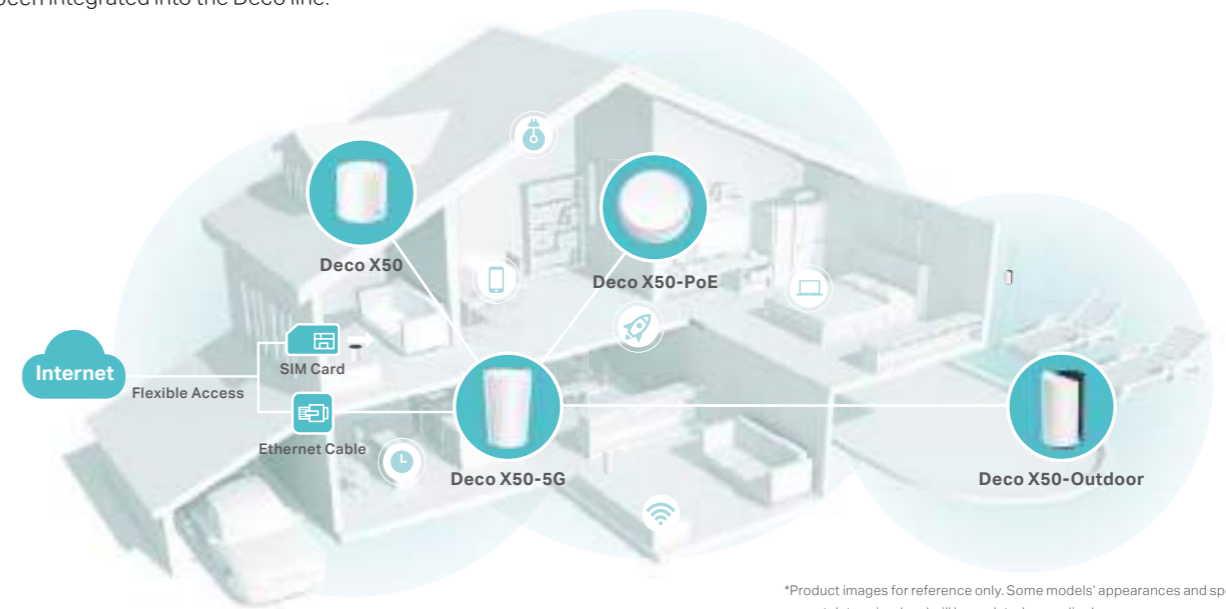

A True Whole Home Mesh Wi-Fi Solution

Deco Mesh provides your home with an integrated, comprehensive mesh Wi-Fi solution, no matter the size of your home or your internet access type. Flexibly create your whole home mesh Wi-Fi system and enjoy a seamless network experience.

Advanced Mesh with the Latest Technology

Deco Mesh combines the latest technologies to build a strong and reliable mesh network. It integrates speed, stability, and security—all essential for your home networking. From 5G to Wi-Fi 6E, Deco will be at the forefront to provide cutting-edge products. Powered by WPA3 and TP-Link's technologies such as HomeShield and AI-Driven Mesh, enjoy seamless roaming and solid network security.

Flexible Internet Access

Users can access the internet in different ways without changing their existing network deployment. Deco enables internet access via Ethernet cable, DSL, or 4G/5G SIM cards to meet your specific needs.

*Product images for reference only. Some models' appearances and specifications are not determined and will be updated accordingly.

Mesh Wi-Fi + Powerline Hybrid Bandwidth

Deco combines Wi-Fi and powerline to transmit data between Deco units. Powerline technology uses your home's electrical wiring to create stronger connections, reducing the impact of walls and other obstacles on signals.