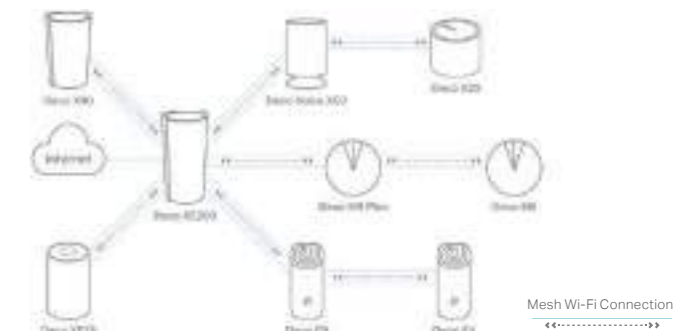

Flexible Internet Access

Users can access the internet in different ways without changing their existing network deployment. Deco enables internet access via Ethernet cable, DSL, or 4G/5G SIM cards to meet your specific needs.

*Product images for reference only. Some models' appearances and specifications are not determined and will be updated accordingly.

Mesh Wi-Fi + Powerline Hybrid Bandwidth

Deco combines Wi-Fi and powerline to transmit data between Deco units. Powerline technology uses your home's electrical wiring to create stronger connections, reducing the impact of walls and other obstacles on signals.

All Decos Work Together

With TP-Link Mesh Technology, every Deco unit works together to immerse your whole home in powerful Wi-Fi no matter its size or shape. Want more Coverage? Simply add more Decos.

Ideal Mesh Built for Smart Living

Organize your smart products into a unified home network system with Deco Mesh—perfect for your centralized control and management. For the ultimate smart home experience, Deco Voice features built-in Alexa.