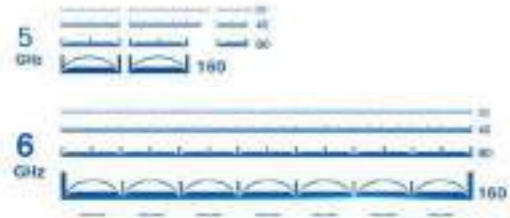

Wi-Fi 6E

Beyond the Boundaries of Wi-Fi 6

Wi-Fi 6E means Wi-Fi 6 extended to the 6 GHz band. 6 GHz is the new frequency band ranging from 5.925 GHz to 7.125 GHz, allowing up to 1,200 MHz of additional spectrum. Access to the 6 GHz frequency brings more bandwidth, faster speeds, and lower latency.

6 GHz Band Makes a Difference

Wider Lanes for Faster Speeds

6 GHz band allows for 7 additional 160 MHz channels that double bandwidth and throughput, enabling more simultaneous transmissions at the highest possible speeds.