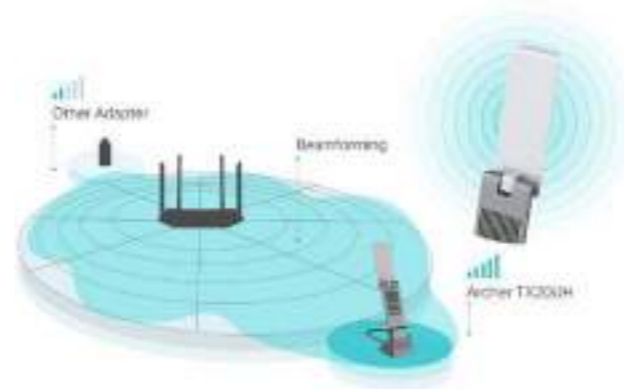

Archer TX20U Plus

AX1800 Dual Antennas High Gain Wireless USB Adapter

- **AX1800 Dual-Band Wi-Fi**
  1201 Mbps (5 GHz) and 574 Mbps (2.4 GHz)
- **Superior Coverage**
  2x External High-Gain Antennas with Beamforming
- **Gameplay with Lower Latency**
  OFDMA and MU-MIMO Supported
- **Refined Security**
  The Latest WPA3 Encryption

Archer TX20UH

AX1800 High Gain Wireless USB Adapter

- **AX1800 Dual-Band Wi-Fi**
  1201 Mbps (5 GHz) and 574 Mbps (2.4 GHz)
- **Superior Coverage**
  2x High-Gain Antennas with Beamforming
- **Gameplay with Lower Latency**
  OFDMA and MU-MIMO Supported
- **Refined Security**
  The Latest WPA3 Encryption

Archer T9UH

AC1900 High-Gain Wireless Dual-Band USB Adapter

- **AC1900 Dual-Band Wi-Fi**
  1300 Mbps (5 GHz) and 600 Mbps (2.4 GHz)
- **Superior Coverage**
  4x High-Gain Antennas with Beamforming

Archer T4U

AC1300 High-Gain Wireless MU-MIMO USB Adapter

- **AC1300 Dual-Band Wi-Fi**
  867 Mbps (5 GHz) and 400 Mbps (2.4 GHz)
- **Superior Coverage**
  2x High-Gain Antennas with Beamforming
- **High-Efficiency Network**
  2x2 MU-MIMO

Archer T4U Plus

AC1300 High-Gain Wireless USB Adapter

- **AC1300 Dual-Band Wi-Fi**
  867 Mbps (5 GHz) and 400 Mbps (2.4 GHz)
- **Superior Coverage**
  2x High-Gain Antennas with Beamforming
- **High-Efficiency Network**
  2x2 MU-MIMO

- **Supporting System** - TX20U Plus, TX20UH: Windows 11/10.
  - T9UH, T4U, T4U Plus: Windows 11/10/8.1/8/7, macOS 10.15 and earlier.
- **Ultra-Fast Transfer Speeds** - Experience blazing-fast data transfers with USB 3.0 — the latest USB connectivity standard.
- **Easy Installation** - Upgrade your desktop system easily via USB.