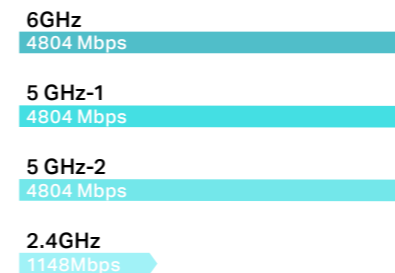

Wi-Fi 6E means Wi-Fi 6 extended to the 6 GHz band, a newly-opened frequency that brings more bandwidth, faster speeds, and lower latency. Archer AXE95 is the first TP-Link Wi-Fi 6E router, bringing your Wi-Fi to the next level.

Minimized Congestion

The wide-open 6 GHz band is available only for Wi-Fi 6E traffic, avoiding the overcrowding on many Wi-Fi networks.

More Throughput

Allows for 7[†] additional 160 MHz channels that double bandwidth and throughput, enabling more simultaneous connections with no buffering.

Improved Capacity

Provides up to 1200 MHz additional spectrum, more than doubling the number of pathways and dramatically increasing network capacity.

Top-Notch Hardware Brings Premium Connectivity

Unrivaled Speed for Multiple 8K