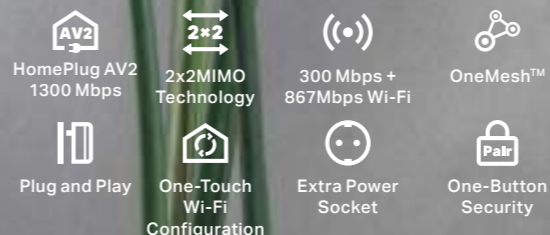

HomePlug AV2 Wireless Powerline Extenders

Extend AC1200 Wi-Fi and Gigabit Network to Every Room

AV1300 Gigabit Passthrough Powerline ac Wi-Fi Kit

TL-WPA8631P KIT

*TL-WPA8631P + TL-PA8010P