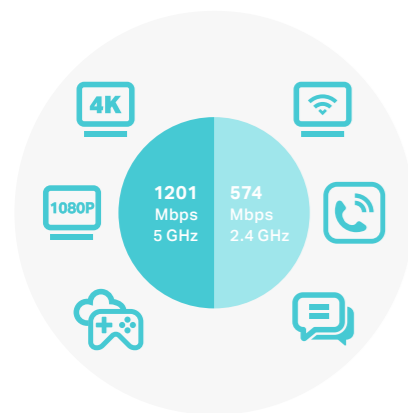

AX1800 Dual-Band Wi-Fi

Archer TX20UH upgrades your PC or laptop to enjoy faster connections. Supporting dual-band Wi-Fi, use the 5 GHz band for lag-free gaming and HD streaming, and the 2.4 GHz band for video calls and browsing online.

Operating System
Supports Windows 11/10

WPA3
The Latest WPA3 Encryption Ensures Your Network Security

Easy Installation
Upgrade your desktop system easily via USB

High-Gain Antennas with Beamforming

Two advanced high-gain antennas combine with Beamforming technology to create a stable Wi-Fi network across your home for an ideal surfing experience, even when your clients are far away.