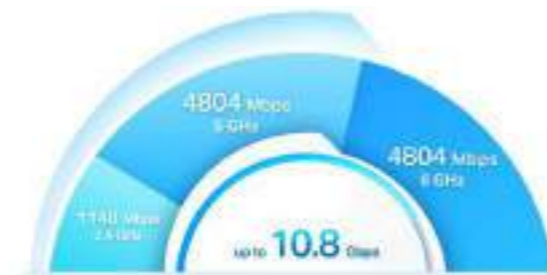

Wi-Fi 6E means Wi-Fi 6 extended to the 6 GHz band, a newly-opened frequency that brings more bandwidth, faster speeds, and lower latency. Deco XE200 is TP-Link's latest mesh system with the latest Wi-Fi 6E technology, taking your Wi-Fi to the next level.

New 6 GHz Wi-Fi Band

The wide-open 6 GHz band is available only for Wi-Fi 6E traffic to bypass the congestion on other networks. This makes it ideal for use as a stable backhaul connection.

Ultra-Fast Tri-Band Experience with 16 Streams

With 16 simultaneous streams, a Wi-Fi 6E powered tri-band network boosts overall speeds up to a stunning 11,000 Mbps, ideal for demanding applications like 8K video and cloud gaming.

160 MHz Bandwidth for More Throughput

Allows for 7 additional 160 MHz channels that double bandwidth and throughput, enabling more simultaneous connections with no buffering.

Incredible Speed up to 10 Gbps

Deco XE200 takes your wired network to the next level with a 10 Gbps port. This lets you transfer files between computers on the network at 1.25 GB/s. That's the same as downloading a movie in seconds.