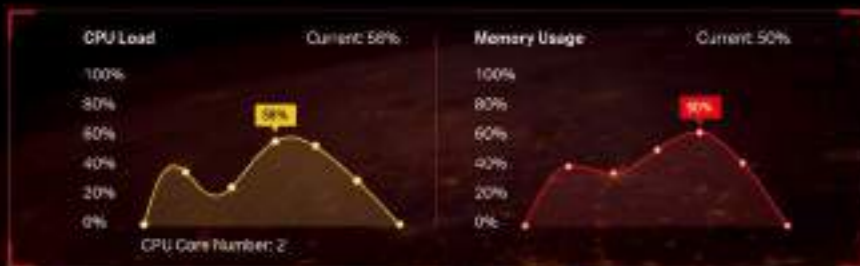

2.5 Gbps Wired Connections

Unleash the potential of your next-level bandwidth network. The Multi-Gig solution—a 2.5 Gbps port for extremely fast wired connections—is available on Archer AX11000 and GX90.