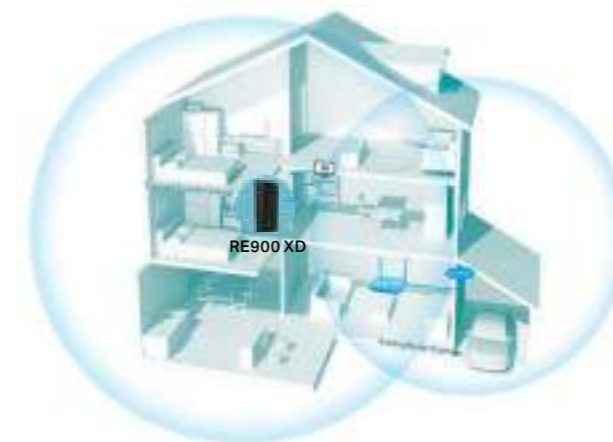

Enjoy a Stable, Seamless Wi-Fi

Create a true seamless mesh network with EasyMesh™. Walk from room to room and stay connected with the fastest possible speeds.