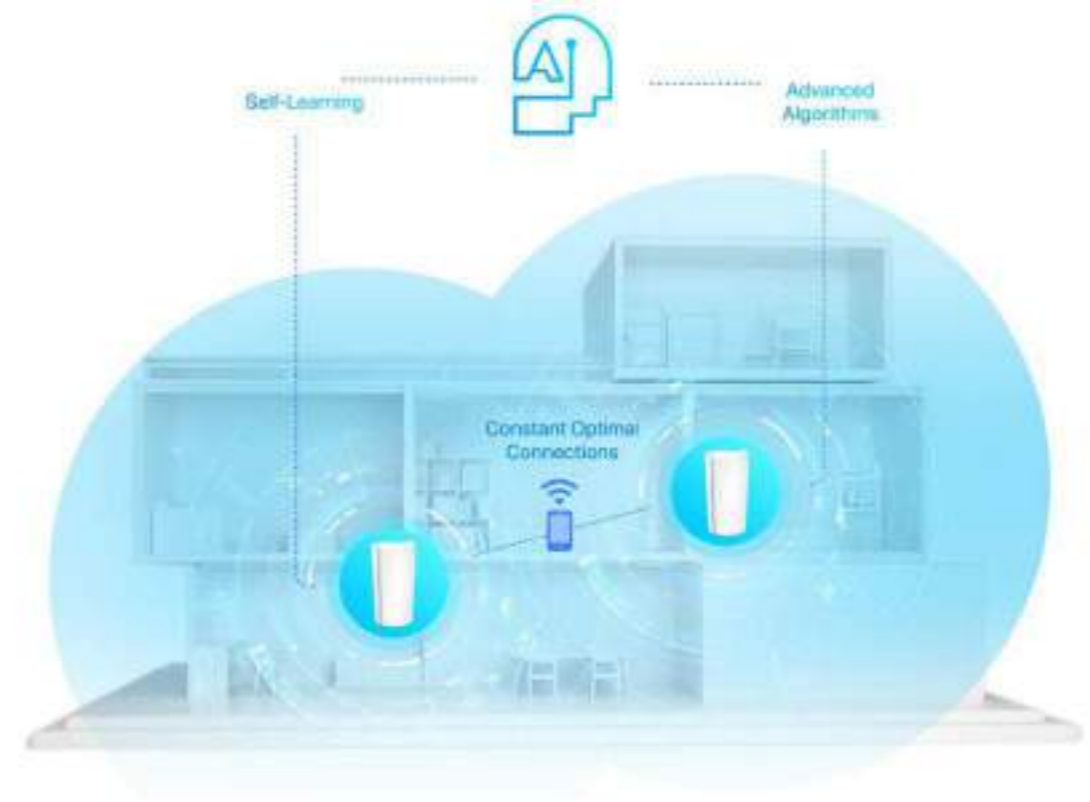

With 16 simultaneous streams, a Wi-Fi 6E powered tri-band network boosts overall speeds up to a stunning 11,000 Mbps, ideal for demanding applications like 8K video and cloud gaming.

160 MHz Bandwidth for More Throughput

Allows for 7 additional 160 MHz channels that double bandwidth and throughput, enabling more simultaneous connections with no buffering.

Incredible Speed up to 10 Gbps

Deco XE200 takes your wired network to the next level with a 10 Gbps port. This lets you transfer files between computers on the network at 1.25 GB/s. That's the same as downloading a movie in seconds.

Shortens transmission of a 2 GB file by 90%

AI-Driven Mesh: Keep Learning and Optimizing Smart Wi-Fi for the Ultimate Experience

Armed with AI-Driven Mesh, Deco XE200 delivers smart Wi-Fi that follows you wherever you are, without interruption. It automatically learns your network environment, client quality, and user behavior. Sophisticated algorithms account for various factors so that Deco XE200 provides ideal mesh Wi-Fi, unique to your home. Walk through your home and enjoy seamless streaming at the fastest possible speeds.

Designed for More Devices

Adopting OFDMA and MU-MIMO technology, Deco is aimed at dramatically improving capacity and efficiency in traffic-dense environments. No matter how many devices are running at the same time, everyone is able to enjoy immersive streaming and gaming with no drops or buffering.