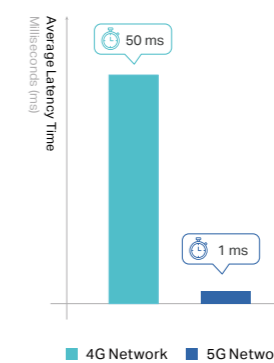

Lower latency, down to 1ms