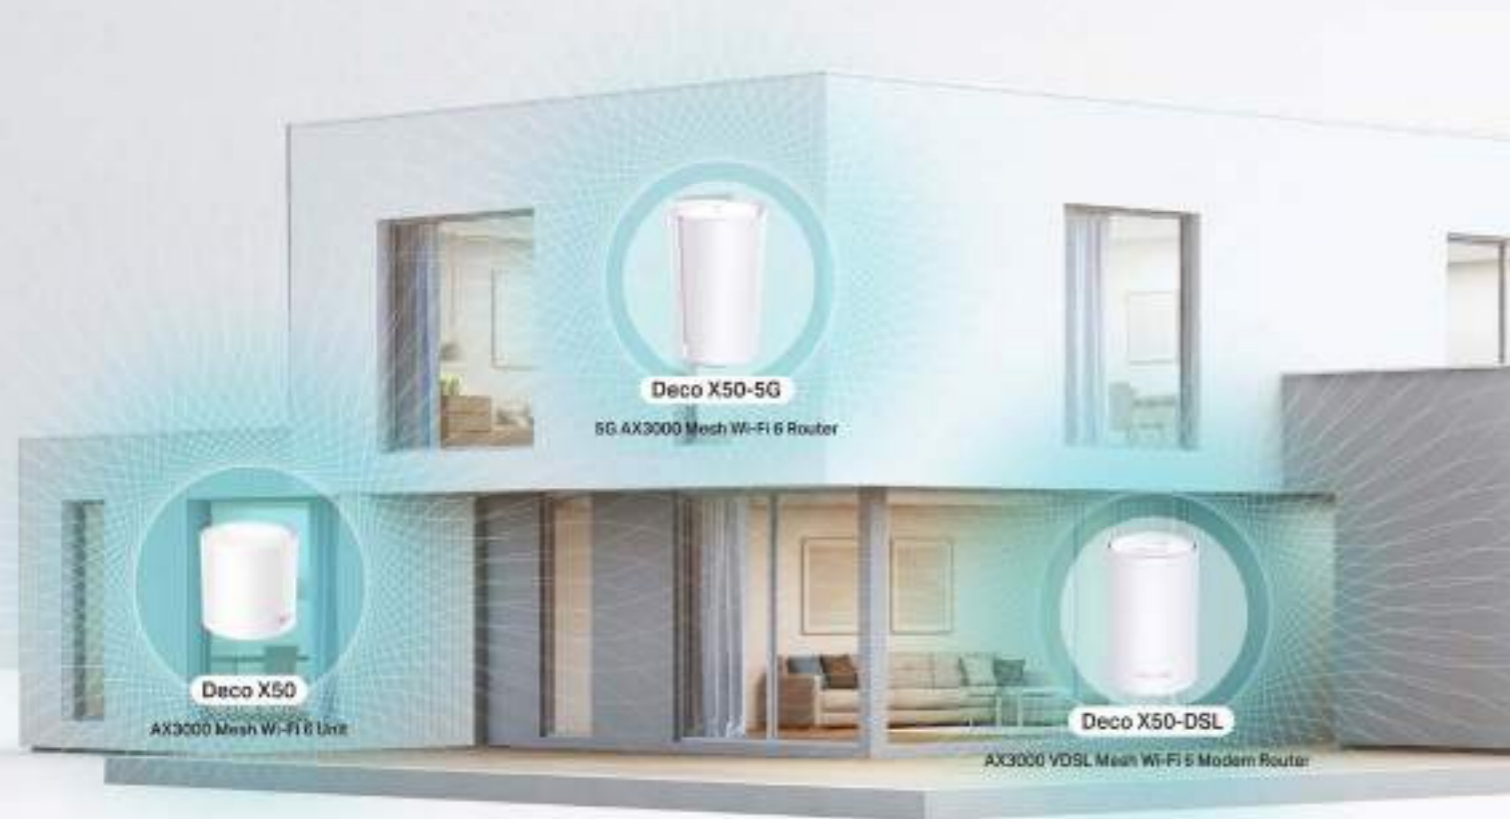

Deco Mesh Hybrid Gateway System

More Ways. Less Hassle.

1 Ethernet Cable

2 DSL Phone Cable

3 SIM Card

Versatile Connectivity:

Connect any way you want with 5G LTE, DSL, or Ethernet broadband access.

5G Failover Backup:

Automatically switch to backup 5G when your access fails, ensuring a reliable connection at all times.

Compatible with All Deco Models:

Works with any Deco unit to form a unified whole home network. Extend your Wi-Fi coverage simply by adding more Decos.