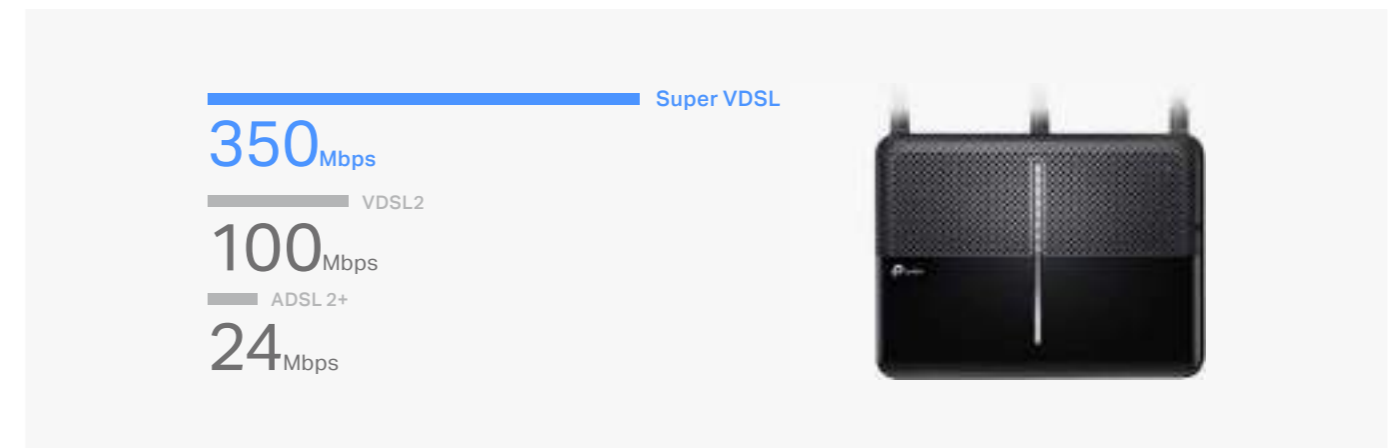

Super VDSL - the Future of Internet Access

The Archer VR2100 features Super VDSL (VDSL2 Profile 35b), the latest generation of DSL technology. Downstream is increased by up to 350 Mbps, 3.5x faster than its VDSL2 predecessor. The integrated DSL port also supports all standard DSL connections.