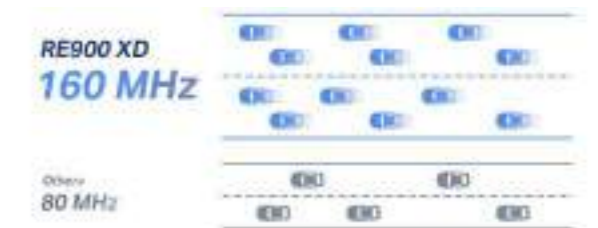

160 MHz Channel Bandwidth

Expands bandwidth to double the network speed of traditional 80 MHz.