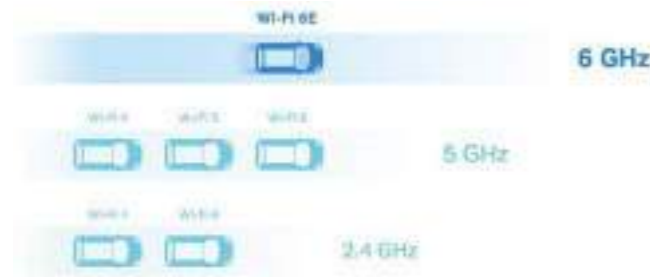

Fast. Smart. Powerful. Everywhere.

New-Gen AXE11000 Whole Home Tri-Band Mesh Wi-Fi 6E System

Deco XE200

Wi-Fi 6E: Faster Speed, Lower Latency, and Improved Capacity

Wi-Fi 6E means Wi-Fi 6 extended to the 6 GHz band, a newly-opened frequency that brings more bandwidth, faster speeds, and lower latency. Deco XE200 is TP-Link's latest mesh system with the latest Wi-Fi 6E technology, taking your Wi-Fi to the next level.

New 6 GHz Wi-Fi Band

The wide-open 6 GHz band is available only for Wi-Fi 6E traffic to bypass the congestion on other networks. This makes it ideal for use as a stable backhaul connection.

Ultra-Fast Tri-Band Experience with 16 Streams

With 16 simultaneous streams, a Wi-Fi 6E powered tri-band network boosts overall speeds up to a stunning 11,000 Mbps, ideal for demanding applications like 8K video and cloud gaming.

160 MHz Bandwidth for More Throughput

Allows for 7 additional 160 MHz channels that double bandwidth and throughput, enabling more simultaneous connections with no buffering.

Incredible Speed up to 10 Gbps

Deco XE200 takes your wired network to the next level with a 10 Gbps port. This lets you transfer files between computers on the network at 1.25 GB/s. That's the same as downloading a movie in seconds.

AI-Driven Mesh: Keep Learning and Optimizing Smart Wi-Fi for the Ultimate Experience

Armed with AI-Driven Mesh, Deco XE200 delivers smart Wi-Fi that follows you wherever you are, without interruption. It automatically learns your network environment, client quality, and user behavior. Sophisticated algorithms account for various factors so that Deco XE200 provides ideal mesh Wi-Fi, unique to your home. Walk through your home and enjoy seamless streaming at the fastest possible speeds.

Designed for More Devices