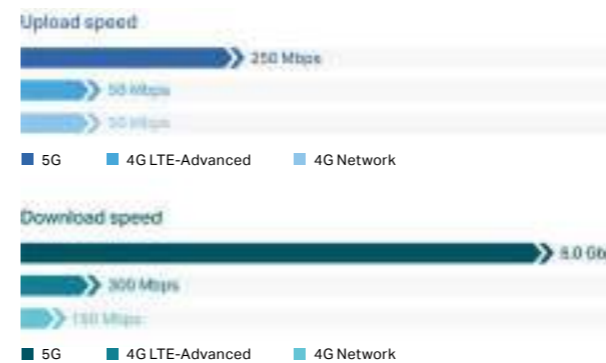

33x Faster than 4G, up to 5 Gbps