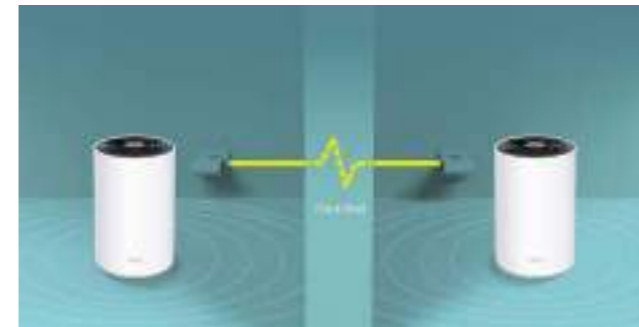

Flexible Internet Access

Users can access the internet in different ways without changing their existing network deployment. Deco enables internet access via Ethernet cable, DSL, or 4G/5G SIM cards to meet your specific needs.

Full-scenario Installation

Deco provides installation solutions for all scenarios, and you can choose different installation methods according to your demands including desktop, ceiling mount, wall plate, and even outdoor. To accommodate these requirements, technologies such as IP65 and PoE have been integrated into the Deco line.

*Product images for reference only. Some models' appearances and specifications are not determined and will be updated accordingly.

Mesh Wi-Fi + Powerline Hybrid Bandwidth

Deco combines Wi-Fi and powerline to transmit data between Deco units. Powerline technology uses your home's electrical wiring to create stronger connections, reducing the impact of walls and other obstacles on signals.