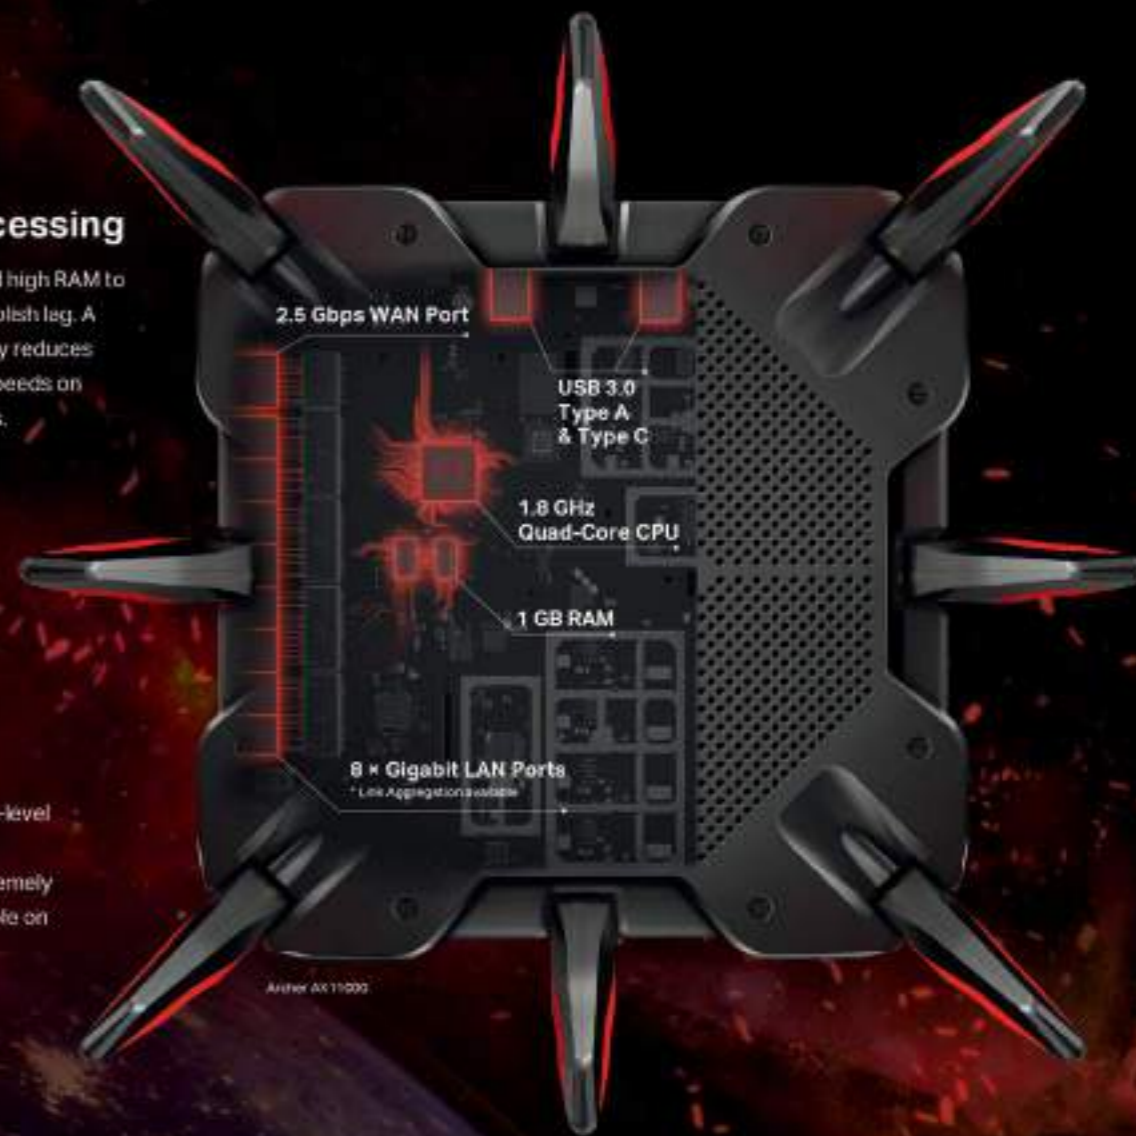

2.5 Gbps Wired Connections

Unleash the potential of your next-level bandwidth network. The Multi-Gig solution—a 2.5 Gbps port for extremely fast wired connections—is available on Archer AX11000 and GX90.