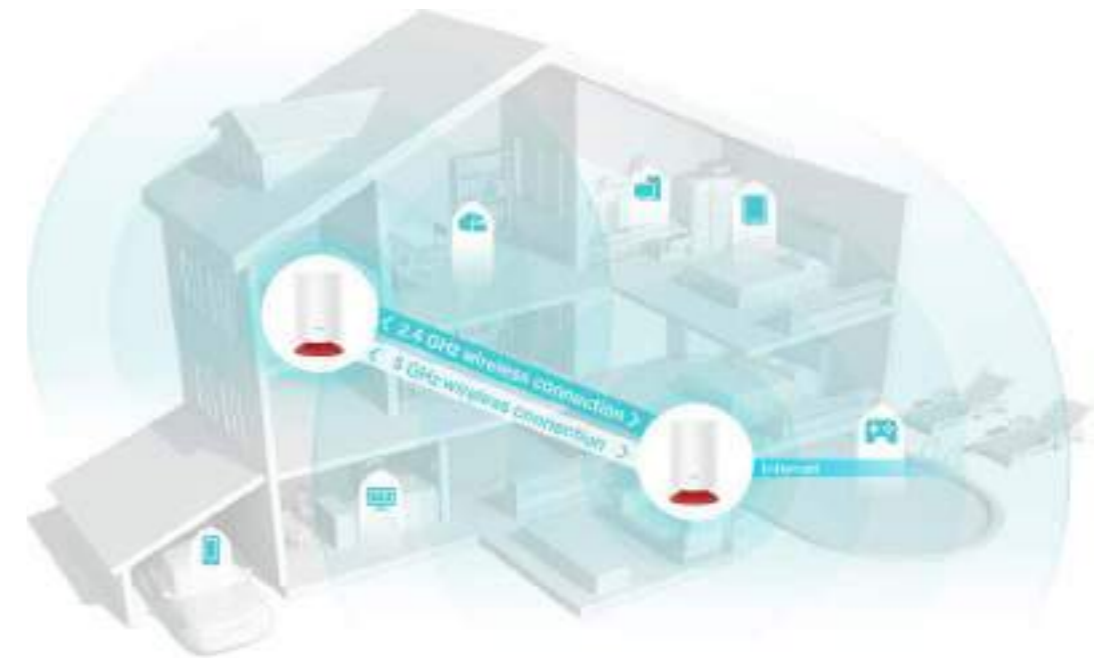

Whole Home Powerline Mesh Wi-Fi System

Fast. Stable. Everywhere.

AX3000 Whole Home Powerline Mesh Wi-Fi 6 System

Deco PX50

Compatible with
amazon alexa

Corner to Corner Wi-Fi 6 Corner to Corner Voice Control

AX3000 Mesh Wi-Fi 6 System with Built-in Smart Speaker

Deco Voice X50

Deco PX50

AX3000+G2000 Whole Home Hybrid Mesh Wi-Fi System

- AX3000 Dual-band Wi-Fi + Powerline Hybrid Bandwidth**
2402 Mbps (5GHz) +574 Mbps (2.4 GHz)+2000 Mbps (powerline)
- Broad Wi-Fi Coverage**
Cover up to 6,500 ft² / 600 m² (3-pack)
- Full Gigabit Ports**
3x Gigabit WAN/LAN Ports
- Work through Walls**
Reduce the impact of walls and other obstacles on signal
- Enhanced Security**
TP-Link HomeShield

Deco P9

AC1200 + AV1000 Whole Home Hybrid Mesh Wi-Fi System

- AC1200 Dual-band Wi-Fi + Powerline Hybrid Bandwidth**
867 Mbps (5GHz) +300 Mbps (2.4 GHz)+1000 Mbps (powerline)
- Broad Wi-Fi Coverage**
Cover up to 6,000 ft² / 560 m² (3-pack)
- Full Gigabit Ports**
2x Gigabit WAN/LAN Ports
- Work through Walls**
Reduce the impact of walls and other obstacles on signal
- Enhanced Security**
Network Protection

Meet the Superior Mesh Wi-Fi 6

The Deco whole-home mesh Wi-Fi 6 system is designed to deliver a huge boost in coverage, speed, and total capacity. Get the latest mesh Wi-Fi 6 to enjoy a future-proof network that loads faster and connects all of your devices.